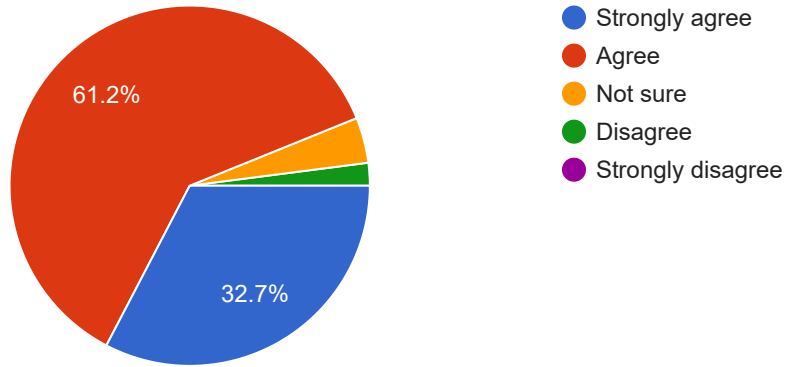

The teachers are punctual and regular in taking lectures and practical.
शिक्षक समय से आते हैं और कक्षाएं / प्रैक्टिकल लेते हैं

98 responses

The teachers come well prepared for the class शिक्षक कक्षा में तैयारी से आते हैं

98 responses