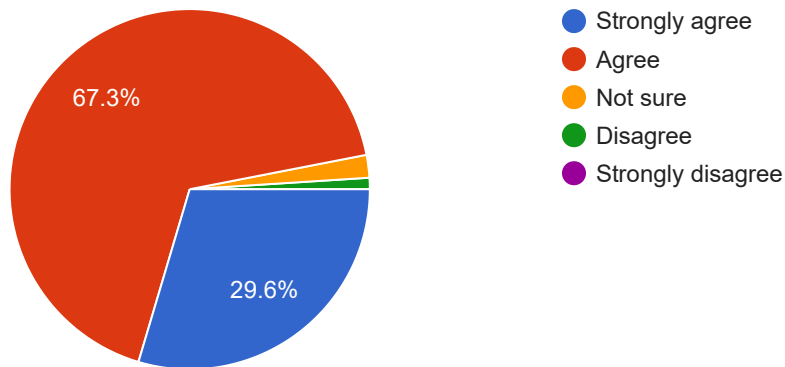

The teachers encourage participation and discussion in class शिक्षक कक्षा में चर्चा में भाग लेने हेतु प्रोत्साहित करते हैं

98 responses