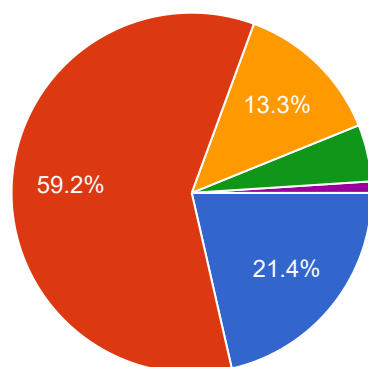

YEAR / SEMESTER वर्ष / सेमेस्टर

 Copy

98 responses

- I - YEAR
- II - YEAR
- III - YEAR
- I - SEMESTER
- II - SEMESTER
- III - SEMESTER
- IV - SEMESTER

The entire syllabus is completed in time सिलेबस समय से पूरा होता है

 Copy

98 responses

- Strongly Agree (95-100%)
- Agree (80-94%)
- Not Sure (60-79%)
- Disagree (51-59%)
- Strongly Disagree (40-59%)

The teachers are punctual and regular in taking lectures and practical.
 शिक्षक समय से आते हैं और कक्षाएं / प्रैक्टिकल लेते हैं